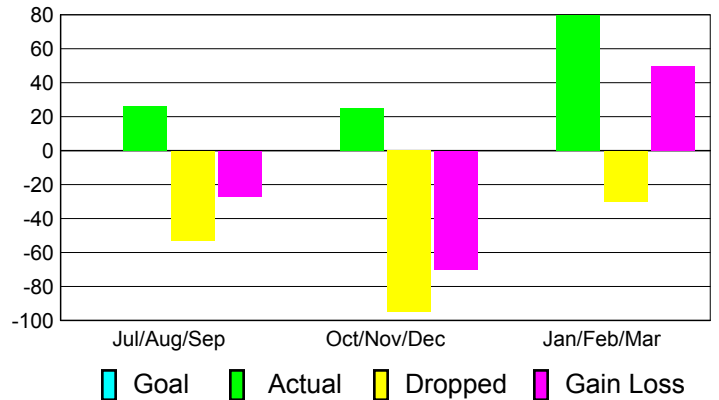

Membership Results 2010-2011

Goal, New, Dropped, Gain/Loss

Comparison of Membership Gain/Loss

Current Year Compared to the Previous Year