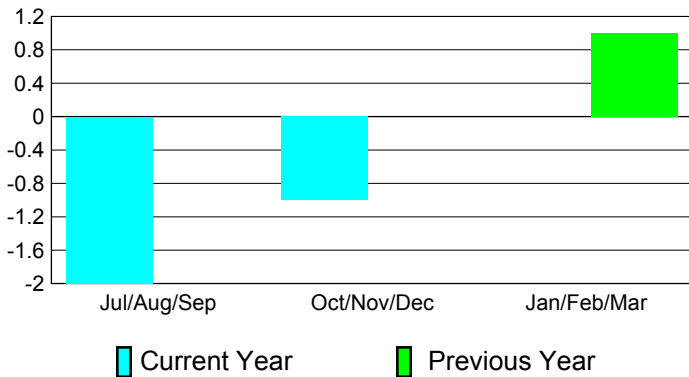

2010-2011 GMT Reports for District (or Undistricted) District 310 C

GMT: SOMSAKDI LOVISUTH

Location: THAILAND

GMT CA: 5

CLUBS

Club Results
2010-2011

Clubs
2009-2010

Month	New Club Goal	Actual New Clubs	Actual Dropped Clubs	Gain/Loss of Clubs	Gain/Loss of Clubs
Jul/Aug/Sep	0	0	-2	-2	0
Oct/Nov/Dec	0	0	-1	-1	0
Jan/Feb/Mar	0	0	0	0	1
Totals	0	0	-3	-3	1

Club Results 2010-2011

Goal, New, Dropped, Gain/Loss

Comparison of Club Gain/Loss

Current Year Compared to the Previous Year

YTD Status Quo Clubs 2010-2011

Status Quo Clubs Compared to Status Quo Members

MEMBERSHIP