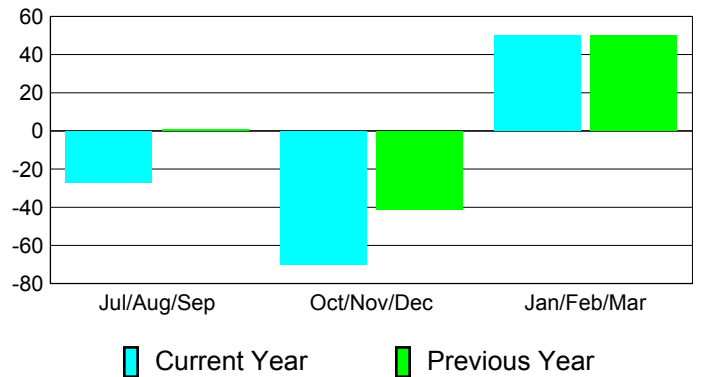

Membership Results
2010-2011

Membership
2009-2010

Month	Net Memb Goal	Actual New Memb	Actual Dropped Memb	Gain/Loss of Memb	Gain/Loss of Memb
Jul/Aug/Sep	0	26	-53	-27	1
Oct/Nov/Dec	0	25	-95	-70	-41
Jan/Feb/Mar	0	80	-30	50	50
Totals	0	131	-178	-47	10

Membership Results 2010-2011

Goal, New, Dropped, Gain/Loss

Comparison of Membership Gain/Loss

Current Year Compared to the Previous Year

Gender Comparison 2010-2011

Jul/Aug/Sep

Oct/Nov/Dec

Jan/Feb/Mar