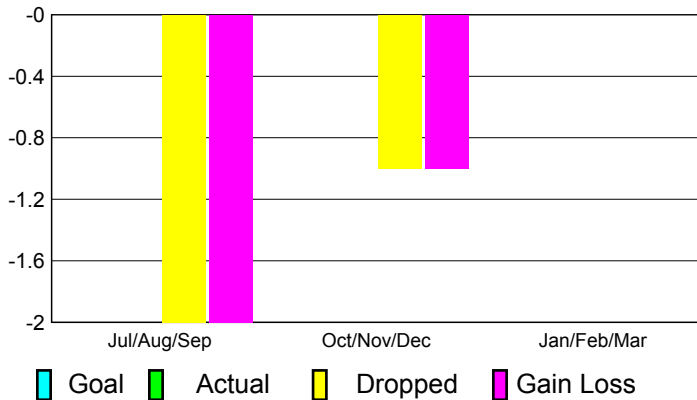

2010-2011 GMT Reports for District (or Undistricted) District 310 C

GMT: SOMSAKDI LOVISUTH

Location: THAILAND

GMT CA: 5

CLUBS

Club Results
2010-2011

Clubs
2009-2010

Month	New Club Goal	Actual New Clubs	Actual Dropped Clubs	Gain/Loss of Clubs	Gain/Loss of Clubs
Jul/Aug/Sep	0	0	-2	-2	0
Oct/Nov/Dec	0	0	-1	-1	0
Jan/Feb/Mar	0	0	0	0	1
Totals	0	0	-3	-3	1

Club Results 2010-2011

Goal, New, Dropped, Gain/Loss

Comparison of Club Gain/Loss

Current Year Compared to the Previous Year

YTD Status Quo Clubs 2010-2011

Status Quo Clubs Compared to Status Quo Members

MEMBERSHIP